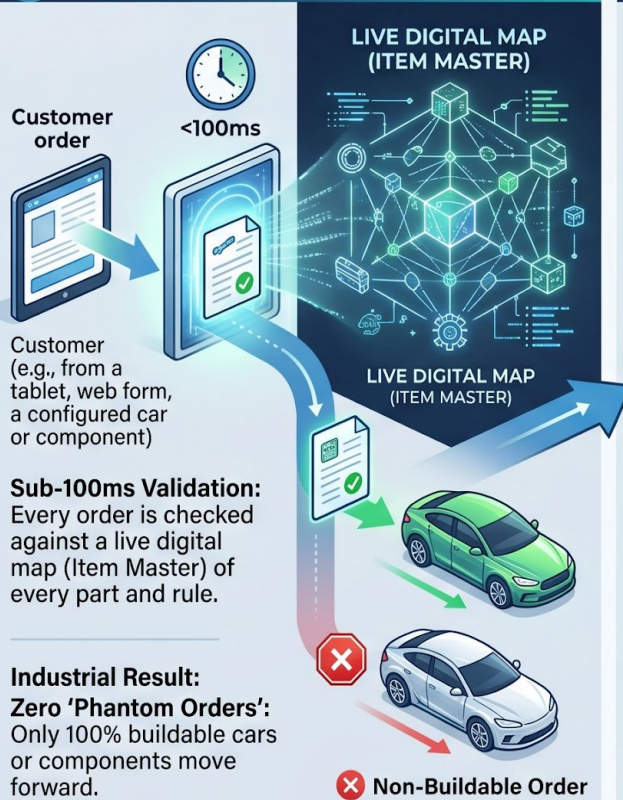

THE MANUFACTURING “CONFIGURATOR FIREWALL”

How Peppasync orchestrates the flow from configuration to the factory floor

1. THE INTERCEPT.

2. THE HOLD.

3. THE INJECTION.