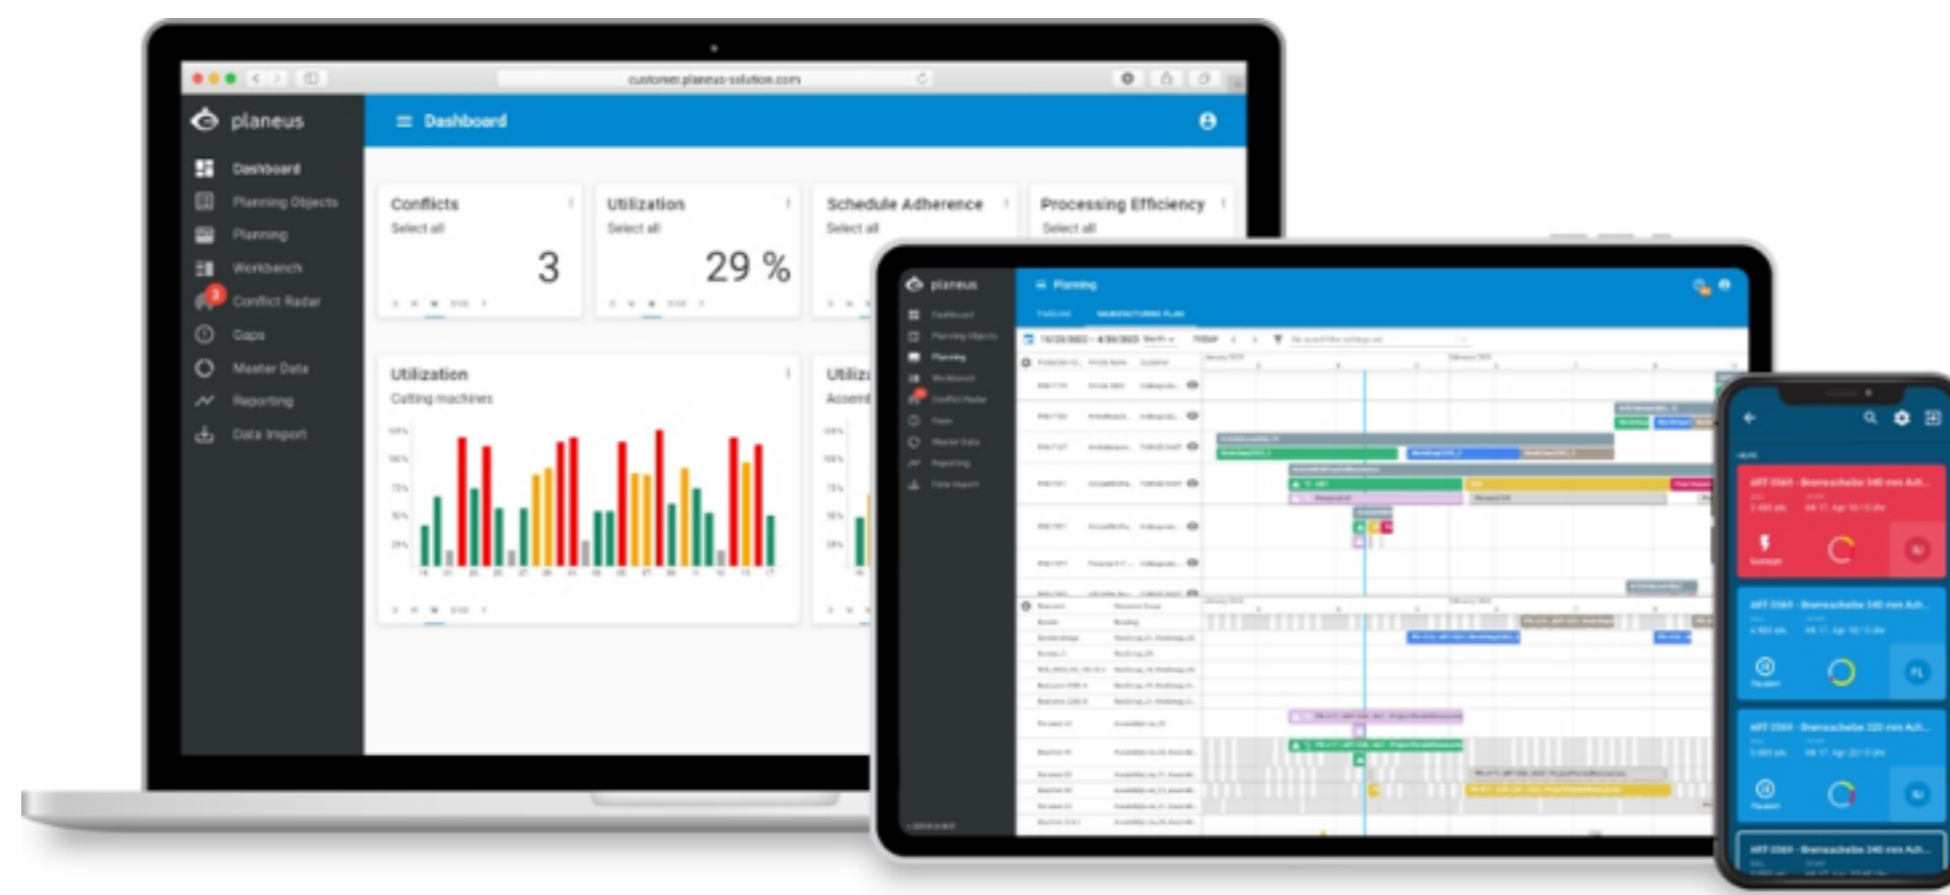

planeus - Your Manufacturing Software of Tomorrow...

Langcroft Consultancy are the sole UK Partner for planeus, the unique and powerful cloud based graphical planning and scheduling system. Not only will it connect to existing ERP systems to create Gantt chart plans, it also has factory routing with resource feedback to give real time (start / interruption / completion) updates to back to the plan. It will even report yield, waste and length of operational running time.

planeus is used in Germany by notable companies such as BMW Group, Engionic and Deinzer Metals and has a proven and solid pedigree in delivering a smart planning solution.

Get rid of mind-boggling Excel spreadsheets and decades old software. Visualise your manufacturing processes, optimise production plans and adapt to situations in real time. planeus will also link to cloud based inventory systems, such as Unleashed Software. Now that is powerful.

If you want to improve your planning and scheduling and link your process machines back to a smart gantt chart, which will even tell you where the current and future conflicts are, then please contact Langcroft Consultancy for further information. [CLICK HERE TO GET A FREE TRIAL](#)

The screenshot displays the 'Planning' module of the planeus software. It features a 'TIMELINE' view for the period '10/23/2022 - 4/30/2023'. The main area is a Gantt chart showing production orders (PRO-7179, PRO-7183, PRO-7187, PRO-7311, PRO-7321, PRO-7377, PRO-7395) and their associated work steps (e.g., ArticleAssembly_01, WorkStep2203_1, WorkStep2203_2, WorkStep2203_3) and resources (Personal A1, Personal B1, Personal C1, Machine A1, Machine B2, etc.). The chart uses color-coded bars to represent different tasks and resources over time.