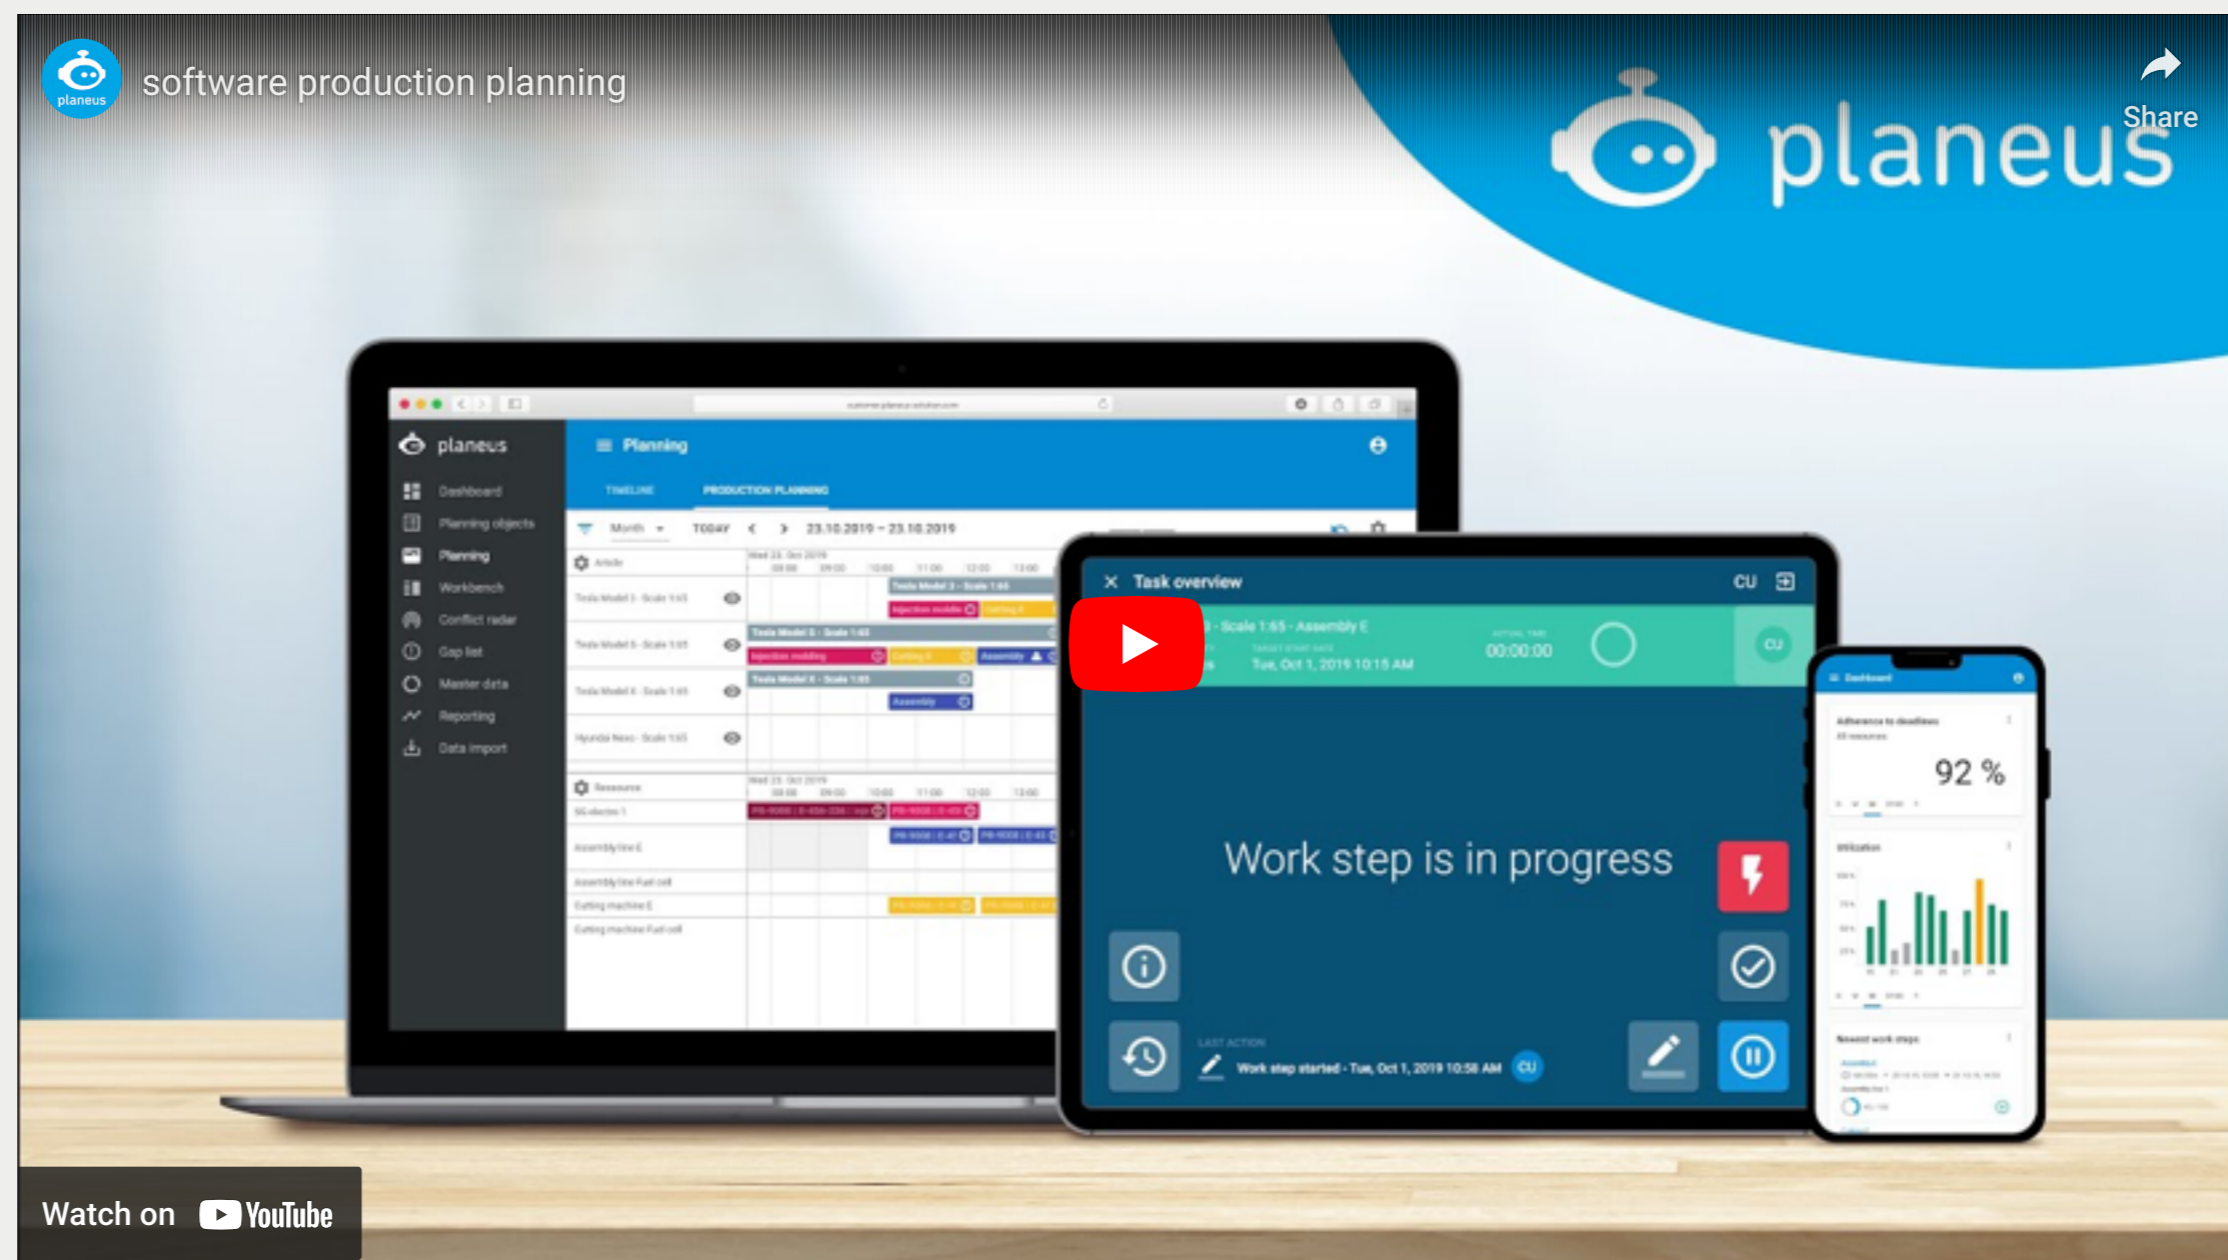

planeus - Your Manufacturing Software of Tomorrow...

Langcroft Consultancy are the sole UK Partner for planeus, the unique and powerful cloud based graphical planning and scheduling system. Not only will it connect to existing ERP systems to create Gantt chart plans, it also has factory routing with resource feedback to give real time (start / interruption / completion) updates to back to the plan. It will even report yield, waste and length of operational running time.

planeus is used in Germany by notable companies such as BMW Group, Engionic and Deinzer Metals and has a proven and solid pedigree in delivering a smart planning solution.

Get rid of mind-boggling Excel spreadsheets and decades old software. Visualise your manufacturing processes, optimise production plans and adapt to situations in real time. planeus will also link to cloud based inventory systems, such as Unleashed Software. Now that is powerful.

If you want to improve your planning and scheduling and link your process machines back to a smart gantt chart, which will even tell you where the current and future conflicts are, then please contact Langcroft Consultancy for further information. [CLICK HERE TO GET A FREE TRIAL](#)

The screenshot displays the 'Planning' module of the planeus software. It features a 'TIMELINE' view for the period '10/23/2022 - 4/30/2023'. The main area is a Gantt chart showing production orders (PRO-7179, PRO-7183, PRO-7187, PRO-7311, PRO-7321, PRO-7377, PRO-7395) and their associated work steps (e.g., ArticleAssembly_01, WorkStep2203_1, WorkStep2203_2, WorkStep2203_3) and resources (Personal A1, Personal B1, Personal C1, Machine A1, Machine B2, etc.). The chart uses color-coded bars to represent different tasks and resources over time.